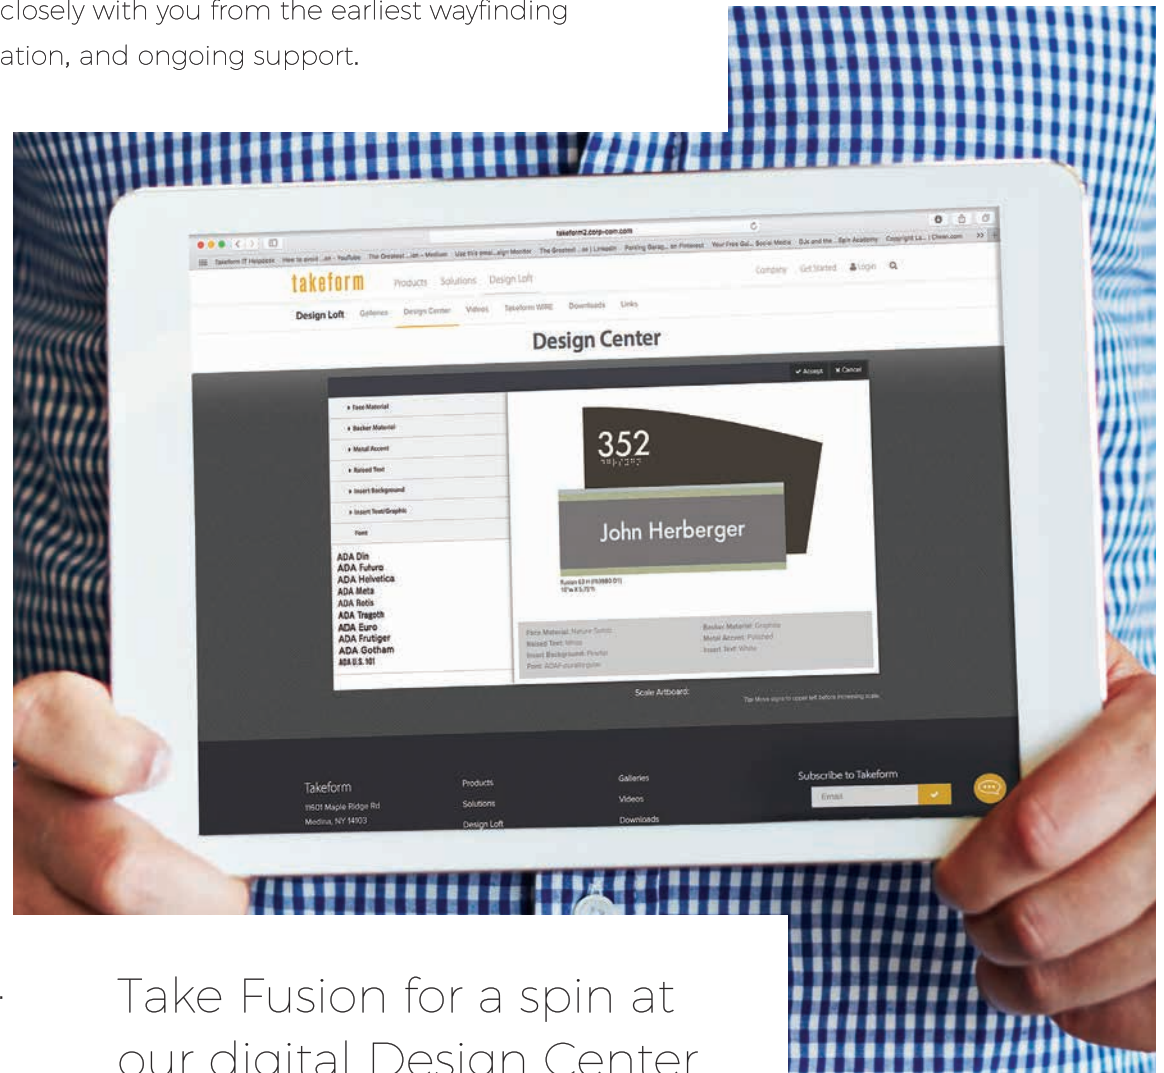

takeform

vision

INFINITELY YOURS

Signage Collections

Create a vibe.

Reflect an attitude.

Make an impression.

Fusion is more than a signage system. Because it does more than help people get where they're going. It says something about who you are.

Enhance your architecture.

From energetic angles to free-flowing curves, Fusion's collections can be customized to complement the predominant lines of your architecture. Each collection has a full range of sign types to suit every purpose and location, plus its own subset of design families to choose from.

When you work with Takeform, it's easy to find your way.

There's no overstating the value of a partner who's there for you through the entire job and beyond. Our clockwork-tight process ensures success at every step, and can make the most of your resources. Our team is prepared to work closely with you from the earliest wayfinding assessment to design through fabrication, installation, and ongoing support.

Fusion offers another layer of flexible expression for your system, with user-friendly inserts you can update easily, anytime.

11601 Maple Ridge Rd, Medina, NY, 14103

© 2017 Takeform Architectural Graphics, Inc. Medina, New York Printed in U.S.A.