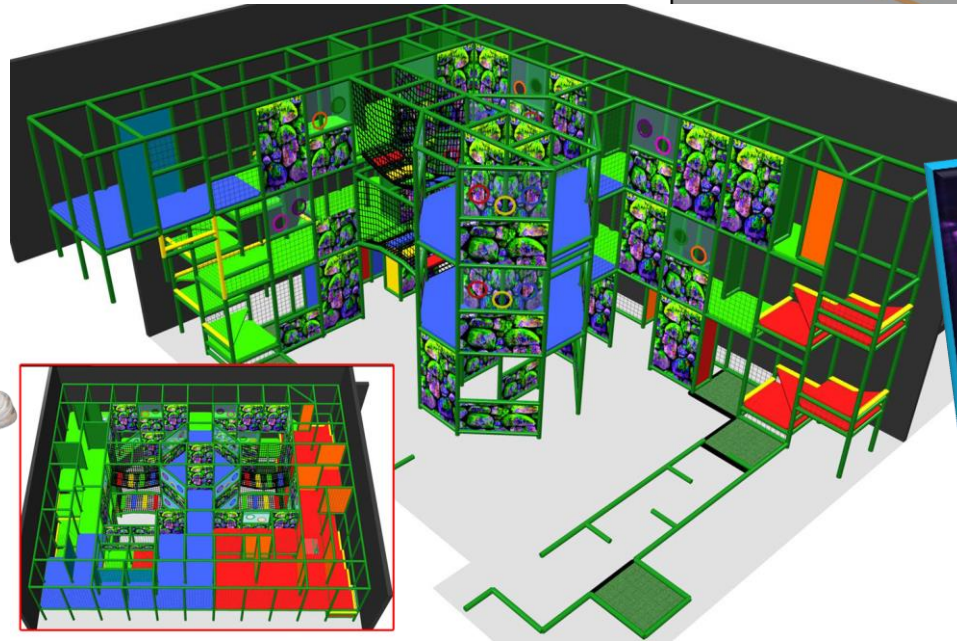

Products

Climbing Walls

Our 2D and 3D climbing walls are custom designed, themed and manufactured to accommodate any shape and climbing route while creating visual appeal that will transform any space.

Products

Air Trek Obstacle Adventure

Products

Laser Tag Arenas

Products

EyeClick Interactive Play Floor

EyeClick uses state of the art projection technology that mounts to the ceiling and creates an immersive play space on your venue floor that requires very little maintenance.