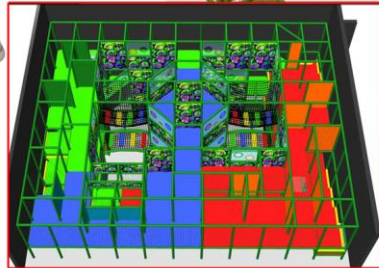

Products

Climbing Walls

Our 2D and 3D climbing walls are custom designed, themed and manufactured to accommodate any shape and climbing route while creating visual appeal that will transform any space.

Products

Air Trek Obstacle Adventure

Products

Laser Tag Arenas

Products

EyeClick Interactive Play Floor

EyeClick uses state of the art projection technology that mounts to the ceiling and creates an immersive play space on your venue floor that requires very little maintenance.