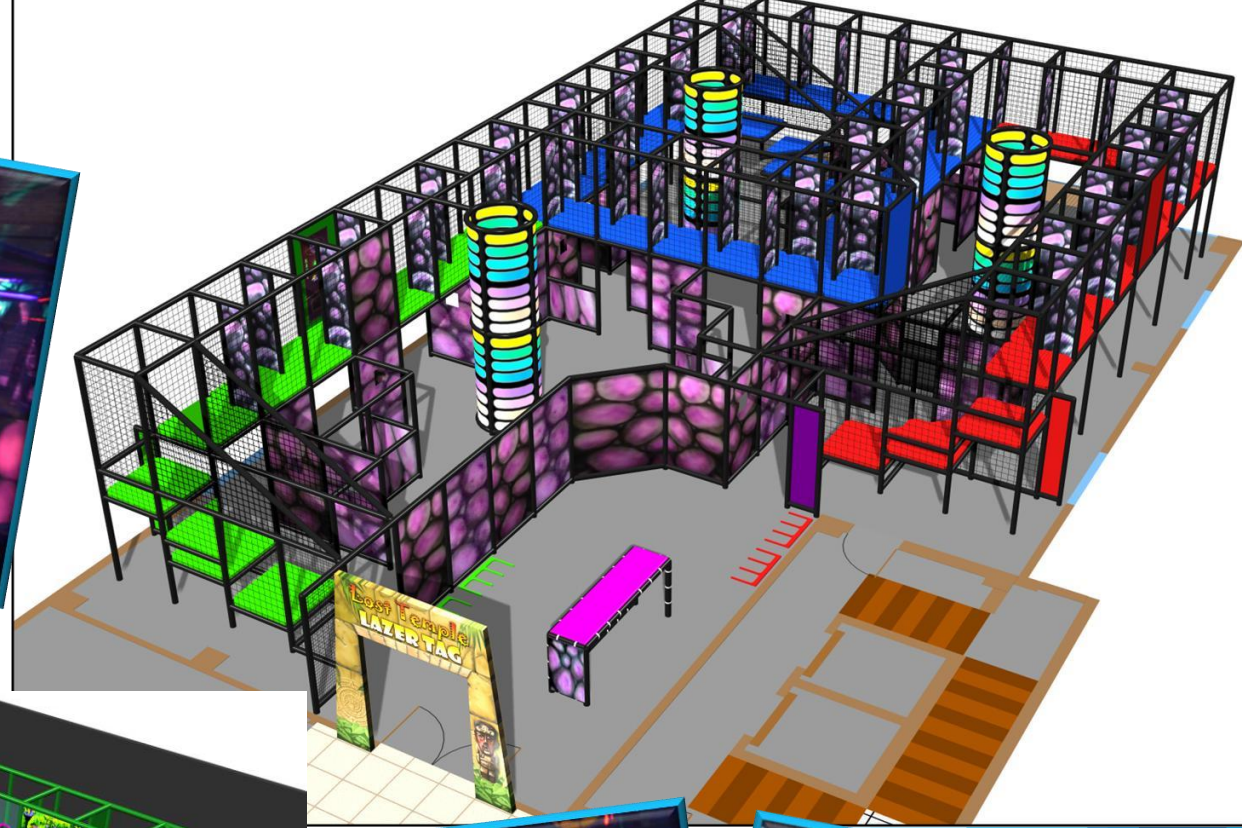

Products

Climbing Walls

Our 2D and 3D climbing walls are custom designed, themed and manufactured to accommodate any shape and climbing route while creating visual appeal that will transform any space.

Products

Air Trek Obstacle Adventure

Products

Laser Tag Arenas

Products

EyeClick Interactive Play Floor

EyeClick uses state of the art projection technology that mounts to the ceiling and creates an immersive play space on your venue floor that requires very little maintenance.