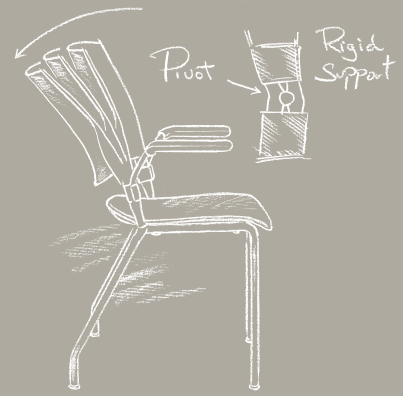

NIMA
DESIGNED BY GIANCA LO PIRETTI

Nima's desk, bar, and counter height seating allow multi-tiered classroom configurations, giving teachers and students better line-of-sight.

Shown with *Rely* rectangle tables

Shown with *Rely* cafe round and square tables

A Versatile Line

Choose from a wide array of styles, options and finishes. The chair family offers stacking, mobility, and even fixed options, providing end-users and specifiers the flexibility to reconfigure their spaces as needed.