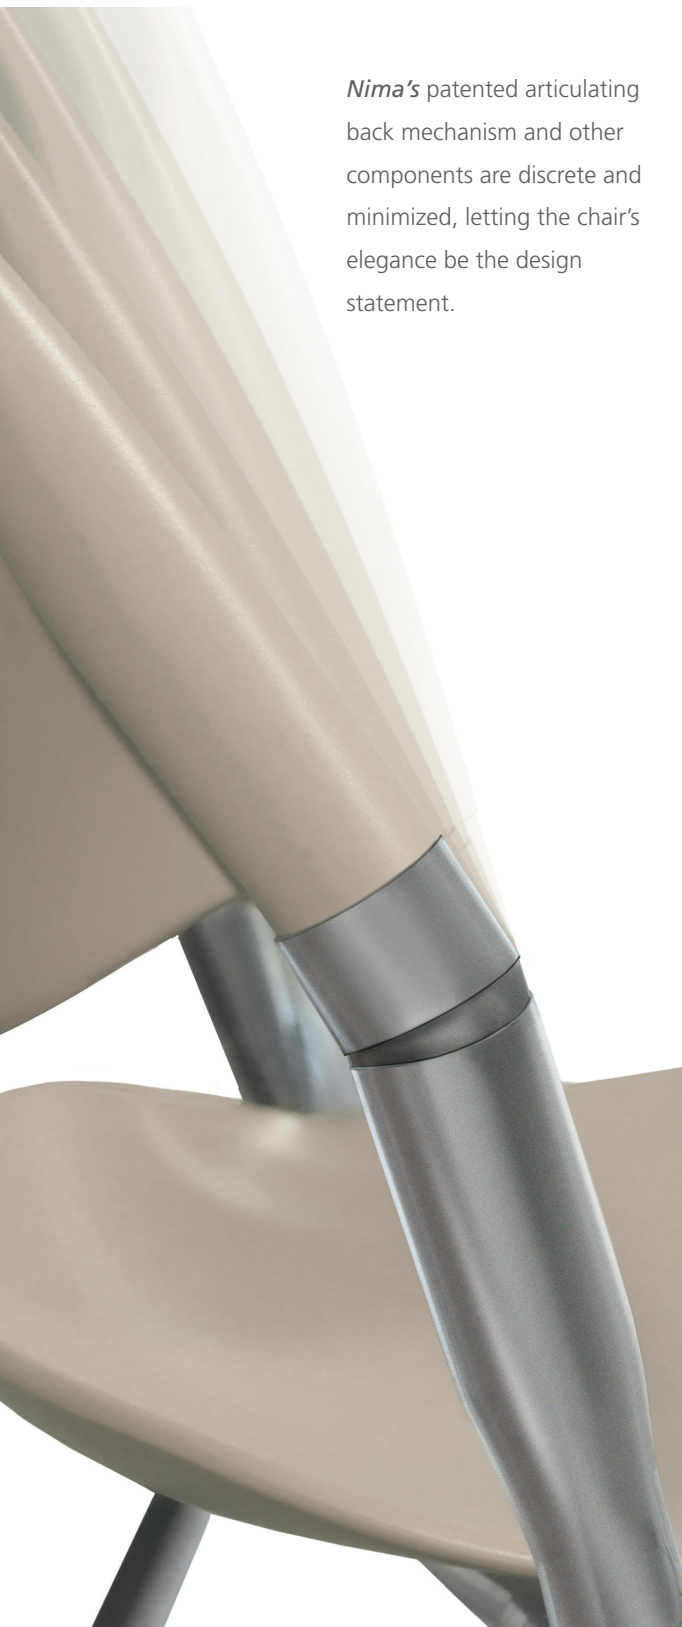

NIMA™

DESIGNED BY GIANCARLO PIRETTI

Nima's patented articulating back mechanism and other components are discrete and minimized, letting the chair's elegance be the design statement.

"It is comfortable. Words are not strong enough – you have to try the chair!"